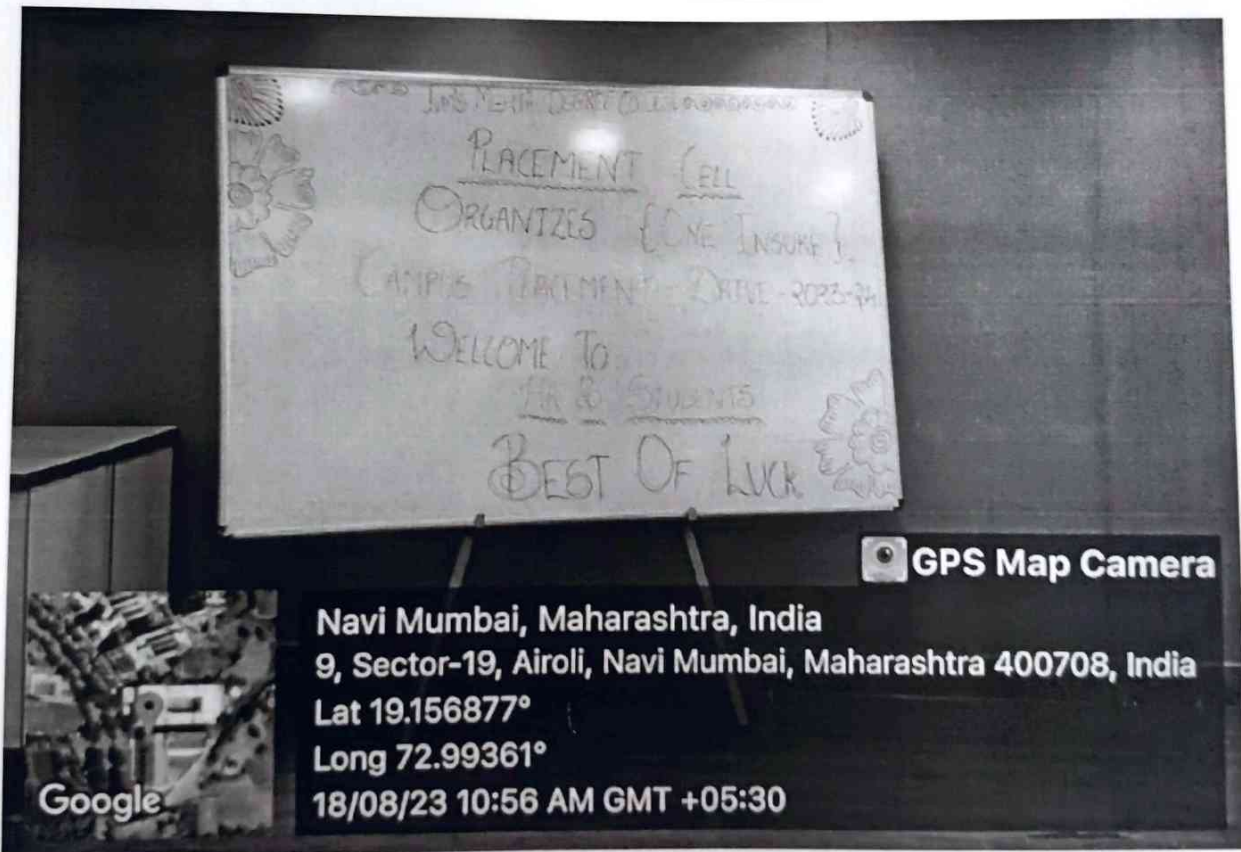

Navi Mumbai, Maharashtra, India

Plot no. 9, Sector-19, Airoli, Navi Mumbai, Maharashtra 400708, India

Lat 19.15699°

Long 72.993479°

18/08/23 12:09 PM

Navi Mumbai, Maharashtra, India

9, Sector-19, Airoli, Navi Mumbai, Maharashtra 400708, India

Lat 19.156877°

Long 72.99361°

18/08/23 10:56 AM GMT +05:30

Dr. Kishor Chauhan
Placement In-Charge

Dr. (Mrs.) Leena Sarkar

Principal
PRINCIPAL

JWAN VIKAS MANDAL'S
M.R. MEHTA COLLEGE OF COMMERCE
D.M. COLLEGE OF SCIENCE

A.R. MEHTA COLLEGE OF ARTS
Dr. R.T. DASHI COLLEGE OF COMPUTER SCIENCE
Plot No.9, SEC.- 19, AIROLI,
NAVI MUMBAI-400 708