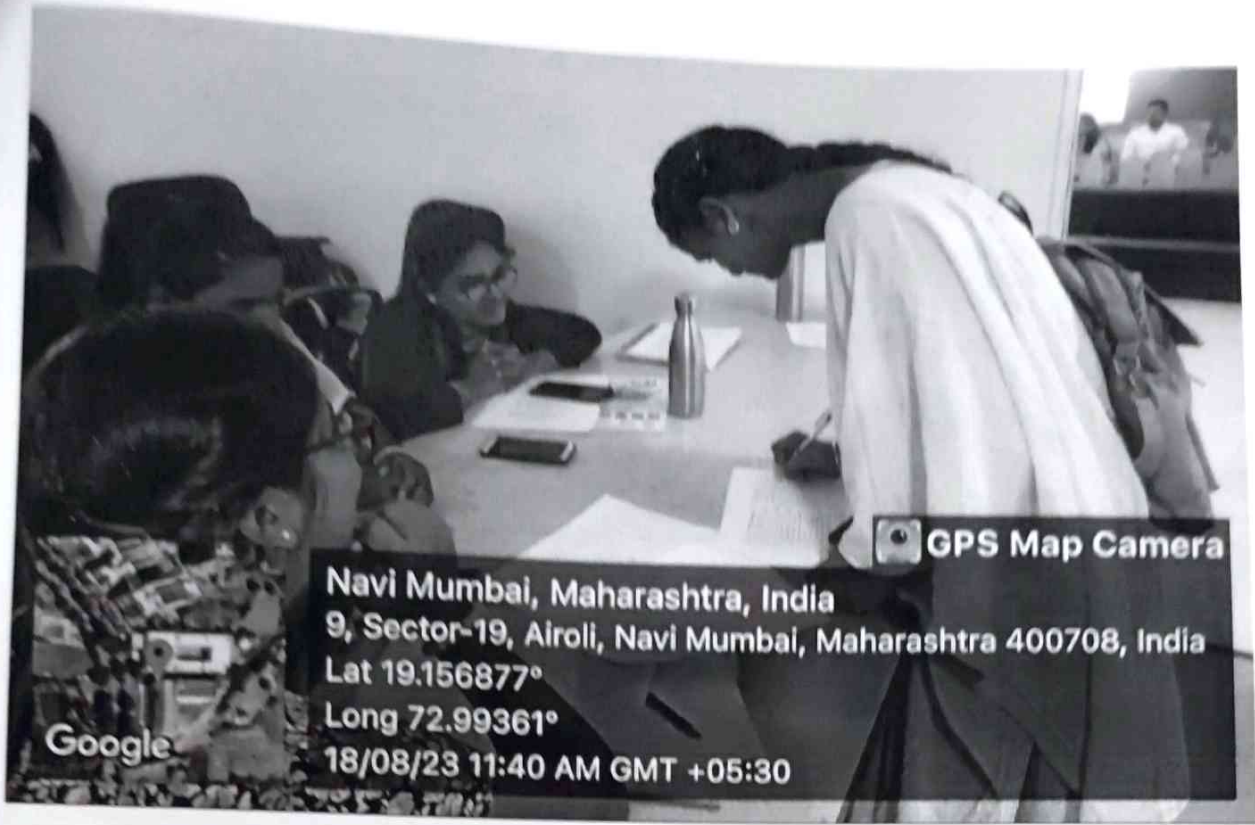

GPS Map Camera

Navi Mumbai, Maharashtra, India
9, Sector-19, Airoli, Navi Mumbai, Maharashtra 400708, India
Lat 19.156877°
Long 72.99361°
18/08/23 11:40 AM GMT +05:30

Google