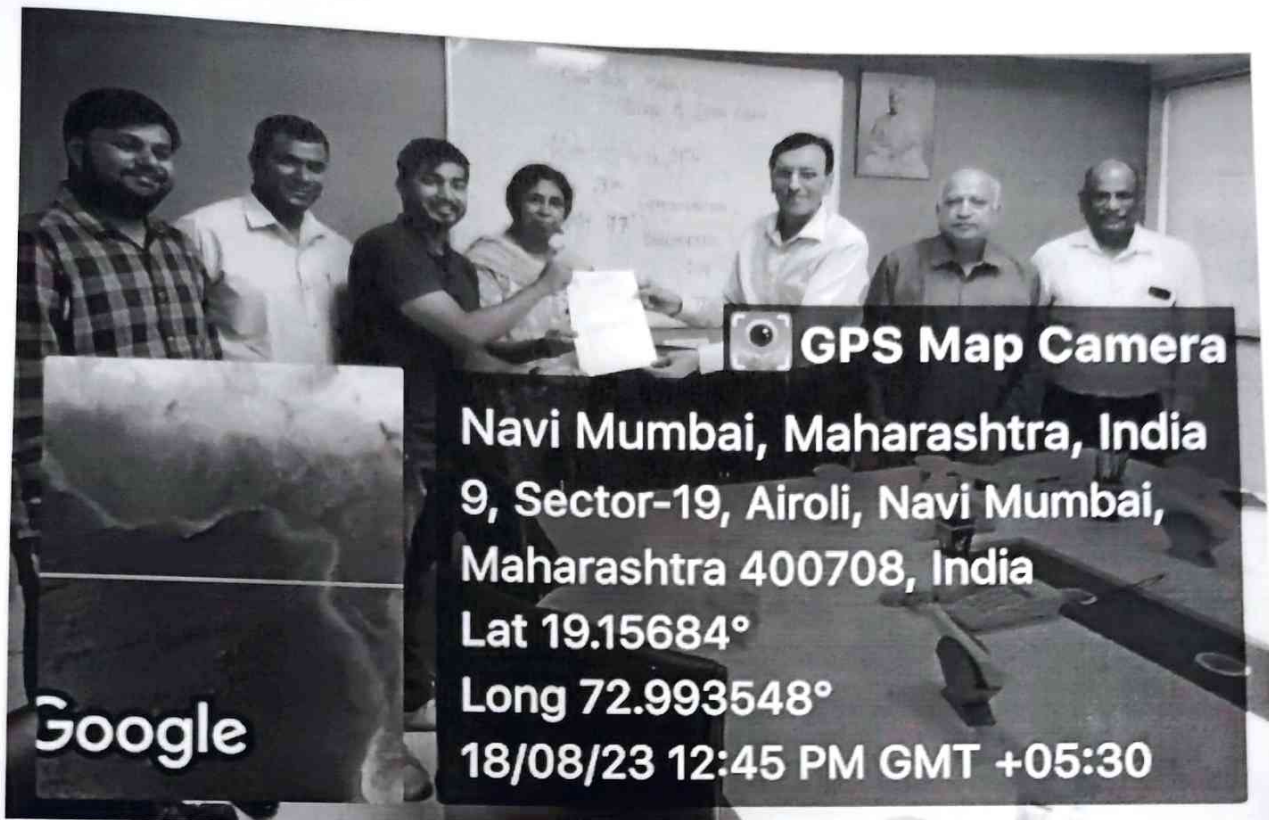

81	meetgaikwad8828@gmail.com	MEET SANJAY GAIKWAD	9321834720	Male	2022-2023	BMS	Thane
82	atiquepatel6050@gmail.com	ATIQUE ARIF PATEL	9405356050	Male	2021-2022	BMS	Ghansoli
83	mayurshpawar@gmail.com	MAYURES H SHARAD PAWAR	8169464442	Male	2022-2023	BMS	Thane
84	nikhilroy939@gmail.com	ROY NIKHIL JAIPRAKASH	9029987110	Male	2022-2023	BMS	Thane
85	mansibachate32256@gmail.com	MANSI	9653301838	Female	2022-2023	BMS	Mumbai-Bhandup
86	harshusatav2313@gmail.com	HARSHAD A BALSHRIRAM SATAV	8104306290	Female	2022-2023	BMS	Thane
87	sunilrathod2408@gmail.com	SUNIL	7718007345	Male	2021-2022	BMS	Kalwa
88	josephrohit398@gmail.com	JOSEPH ROHIT	9920364049	Male	2022-2023	BMS	Thane, Airoli
89	shaikhayan912@gmail.com	AYAAN SHAIKH	8104583774	Male	2022-2023	BMS	Thane
90	seemachavan900@gmail.com	SEEMA KISAN CHAVAN	8454067726	Female	2022-2023	M.CO M	Rabale
91	yadavkajal1919@gmail.com	Kajal Yadav	08108826390	Female	2020-2021	M.CO M	Airoli
92	sapnasinghtodi0@gmail.com	SAPNA VEERSINGH TODI	9892540019	Female	2022-2023	M.CO M	Thane
93	tanvikadam039@gmail.com	TANVI DEEPAK KADAM	7738603839	Female	2021-2022	M.CO M	Kalwa Thane
94	utkarsha3023@gmail.com	UTKARSHA PRAMOD KADAM	7506195333	Female	2022-2023	M.Sc [Chemistry]	Thane, East

Photos: