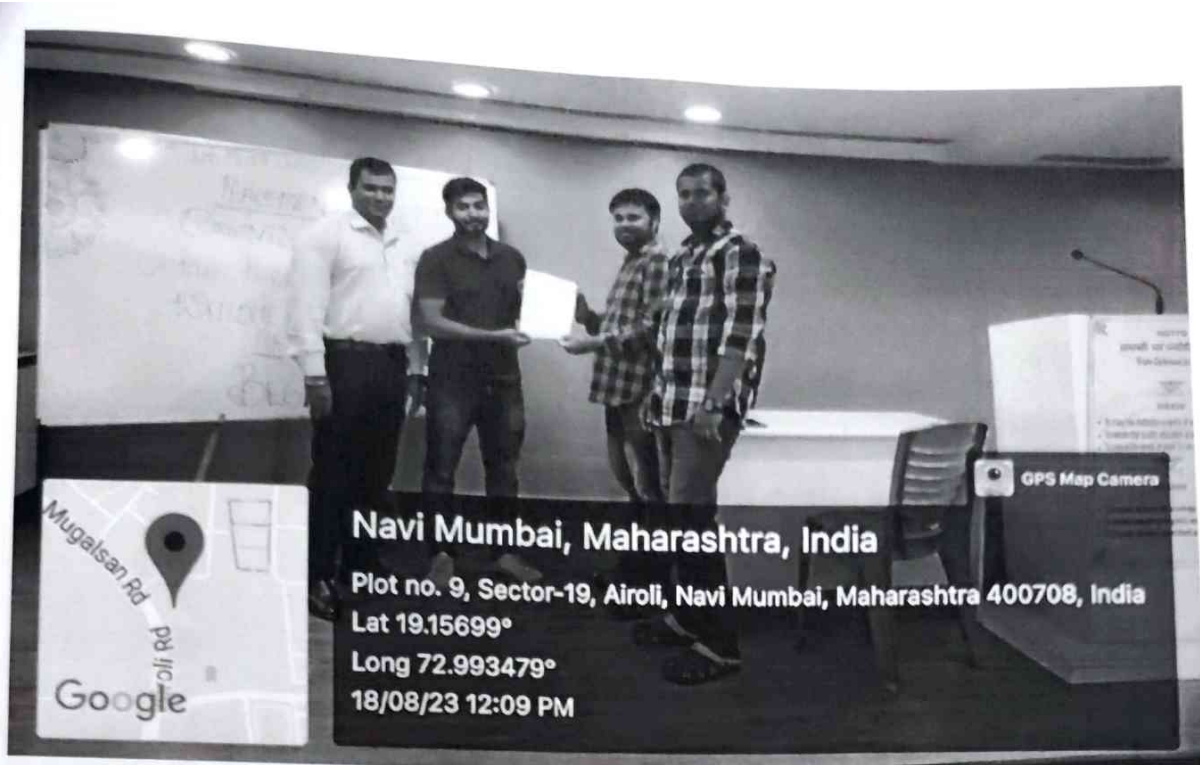

Navi Mumbai, Maharashtra, India

Plot no. 9, Sector-19, Airoli, Navi Mumbai, Maharashtra 400708, India

Lat 19.15699°

Long 72.993479°

18/08/23 12:09 PM

Navi Mumbai, Maharashtra, India

9, Sector-19, Airoli, Navi Mumbai, Maharashtra 400708, India

Lat 19.156877°

Long 72.99361°

18/08/23 10:56 AM GMT +05:30

Dr. Kishor Chauhan
Placement In-Charge

Dr. (Mrs.) Leena Sarkar

Principal
PRINCIPAL

JWAN VIKAS MANDAL'S
M.R. MEHTA COLLEGE OF COMMERCE
D.M. COLLEGE OF SCIENCE

A.R. MEHTA COLLEGE OF ARTS
Dr. R.T. DASHI COLLEGE OF COMPUTER SCIENCE
Plot No.9, SEC.- 19, AIROLI,
NAVI MUMBAI-400 708